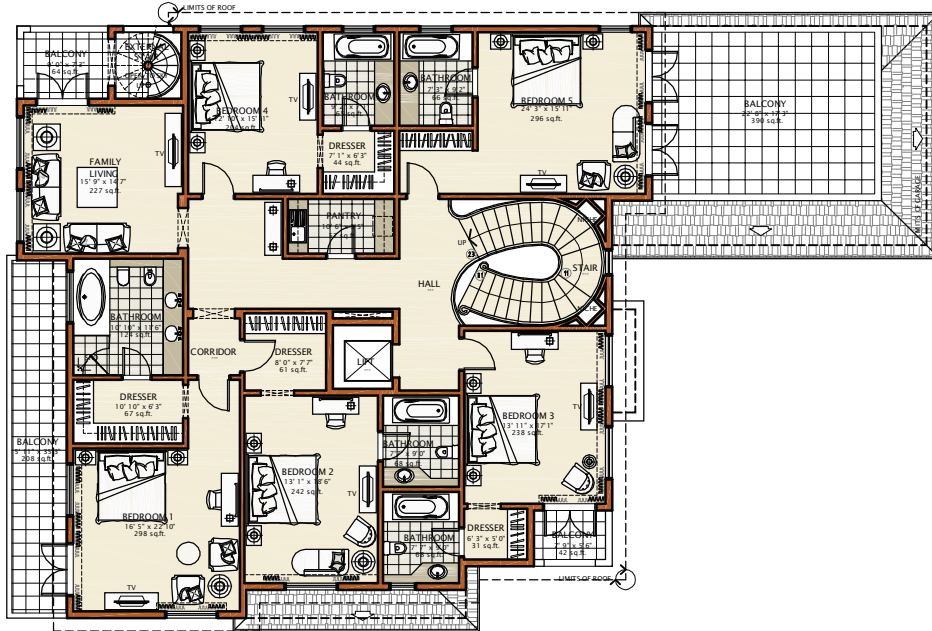

Villa 69

Plot Area – 9,336
 Built up Area – 7,877
 Bedrooms – 6
 Style - Andalusian

Ground Floor

First Floor

Roof Top