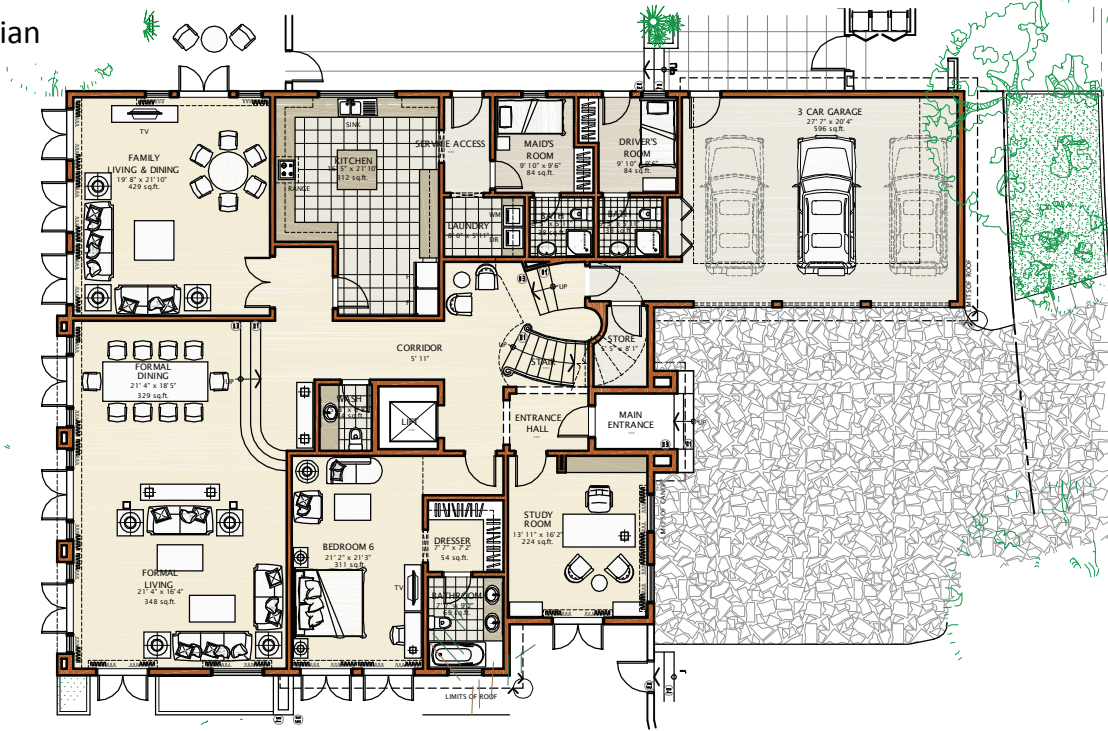

Villa 69

Plot Area – 9,336
 Built up Area – 7,877
 Bedrooms – 6
 Style - Andalusian

Ground Floor

First Floor

Roof Top