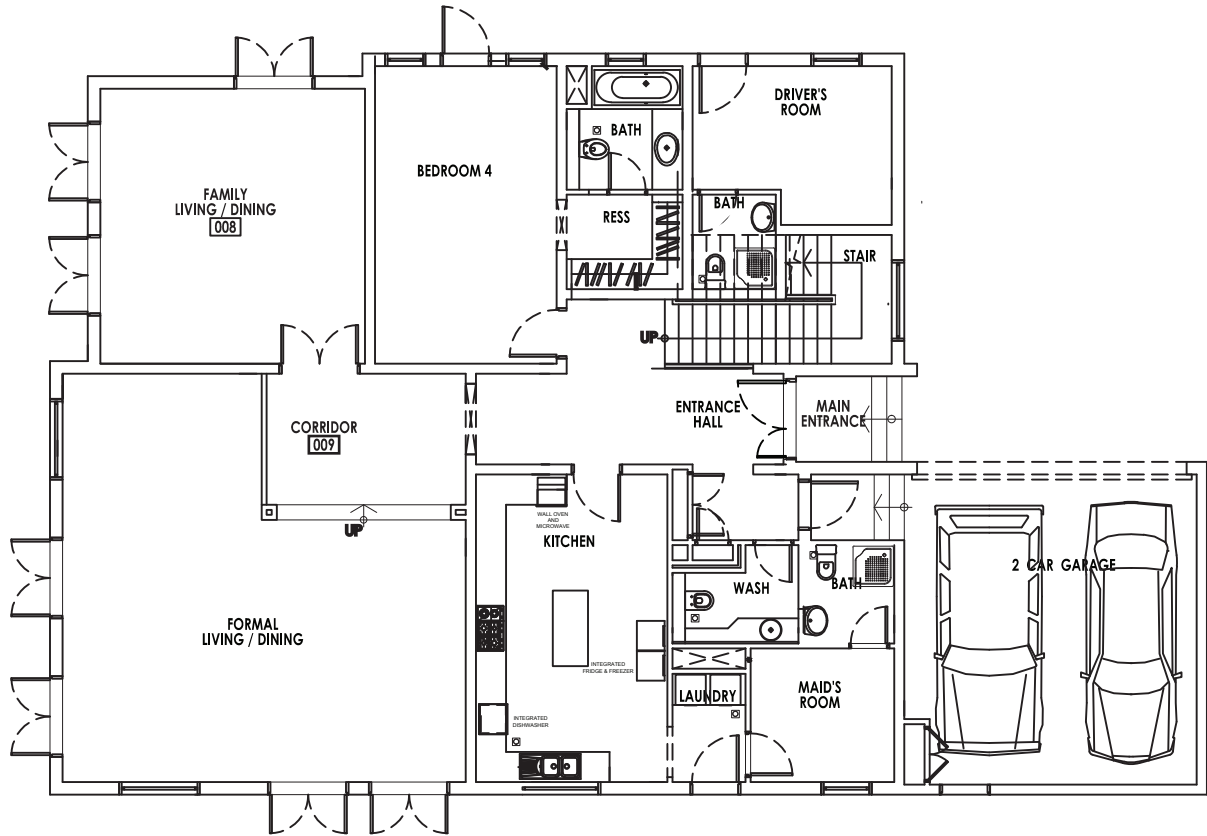

# Villa 6

Plot Area – 7,123

Built up Area – 5,727

Bedrooms – 4

Style - Hacienda

## Ground Floor

## First Floor