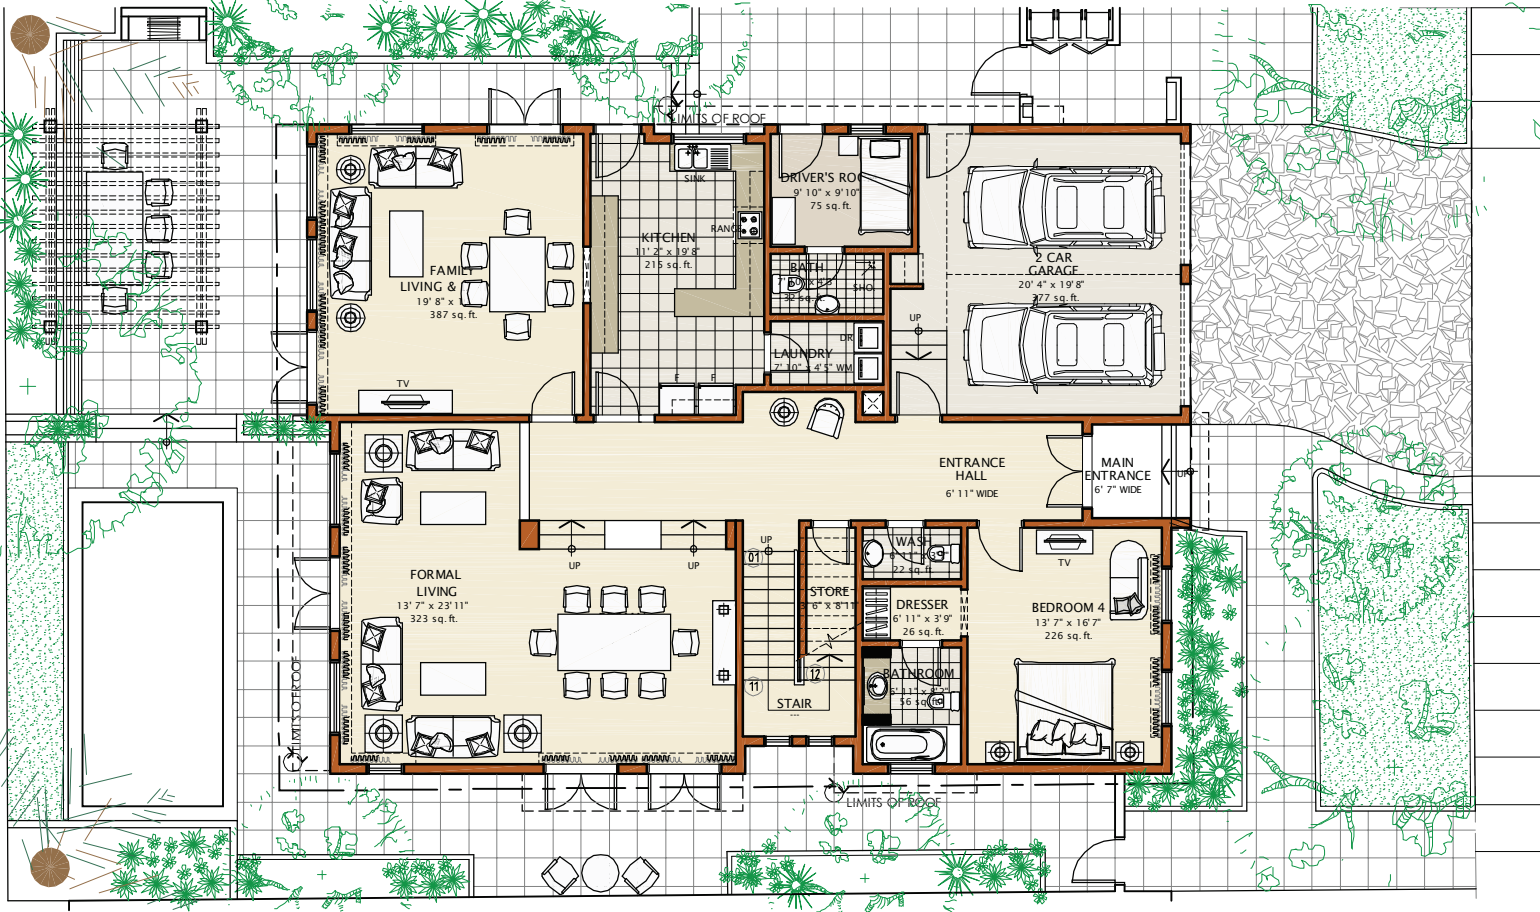

# Villa 58

Plot Area – 6,487

Built up Area – 5,257

Bedrooms – 4

Style - Hacienda

## Ground Floor

## First Floor