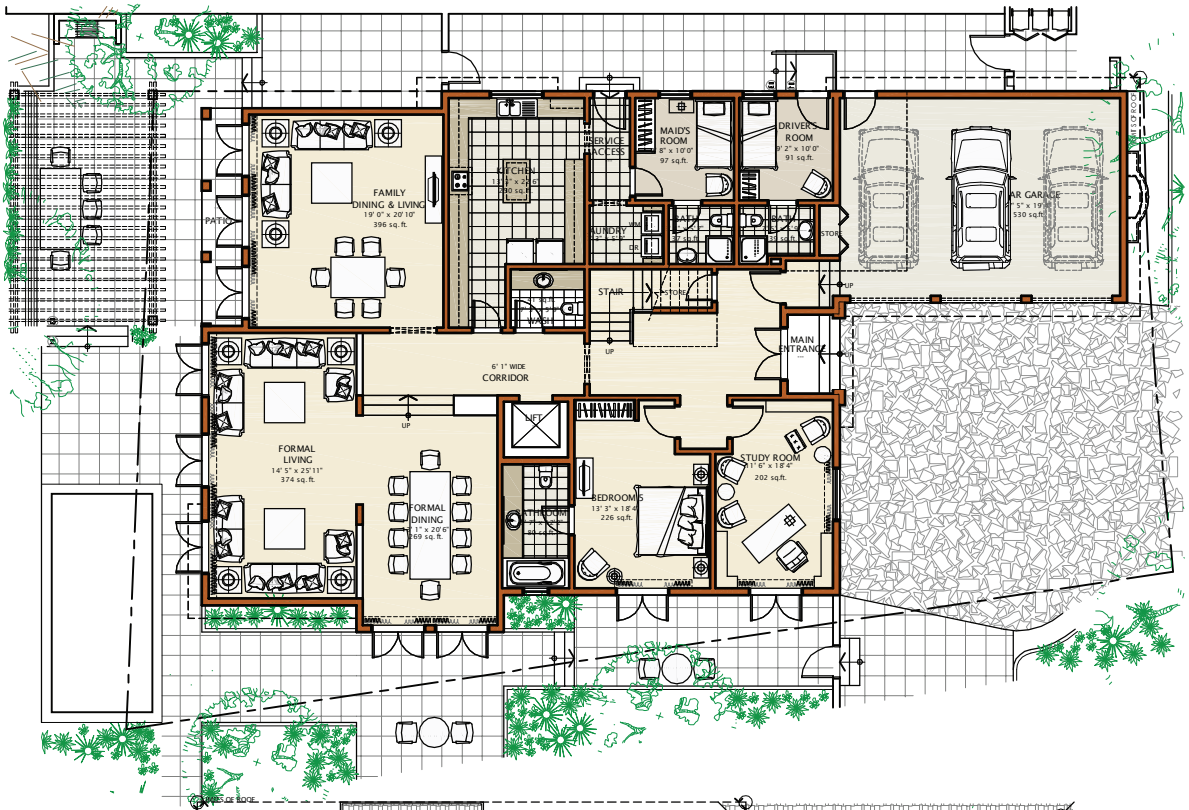

Villa 41

Plot Area – 9,265

Built up Area – 6,708

Bedrooms – 5

Style - Riviera

Ground Floor

First Floor

Roof Top