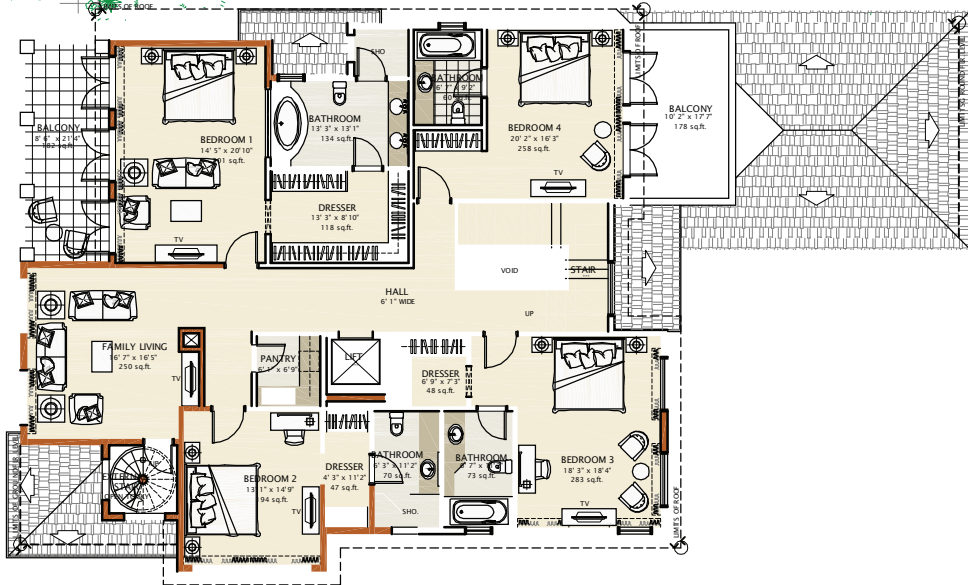

Villa 41

Plot Area – 9,265

Built up Area – 6,708

Bedrooms – 5

Style - Riviera

Ground Floor

First Floor

Roof Top