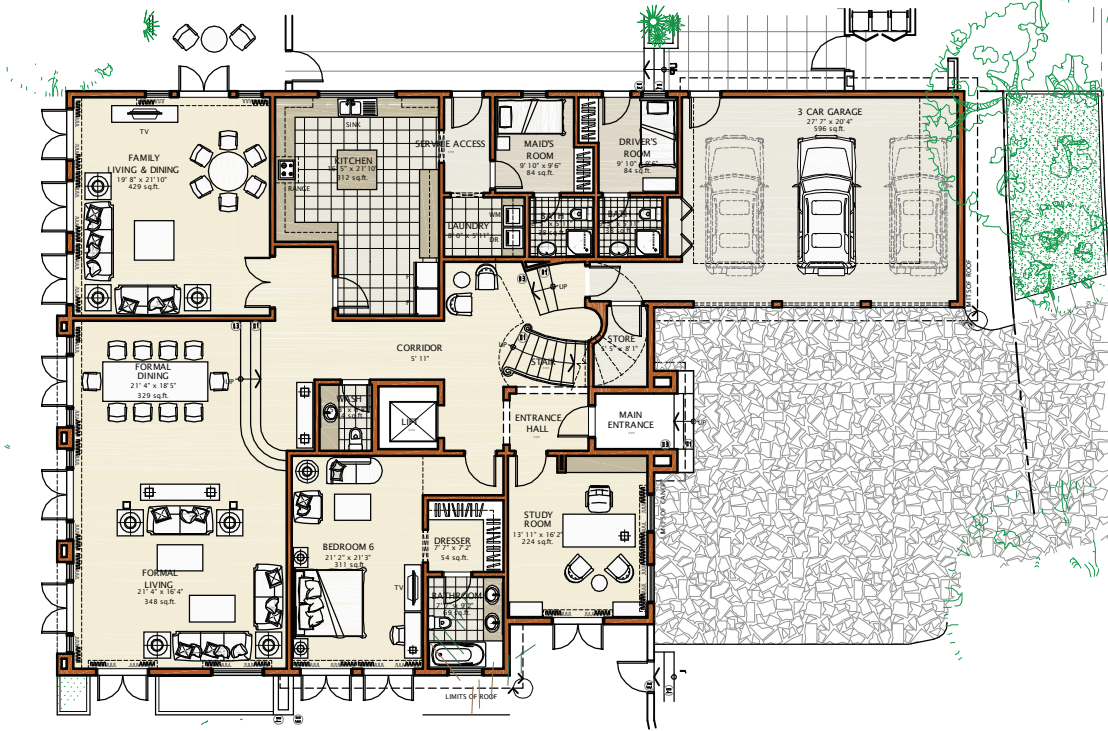

Villa 36

Plot Area – 9,874
Built up Area – 7,886
Bedrooms – 6
Style - Riviera

Ground Floor

First Floor

Roof Top