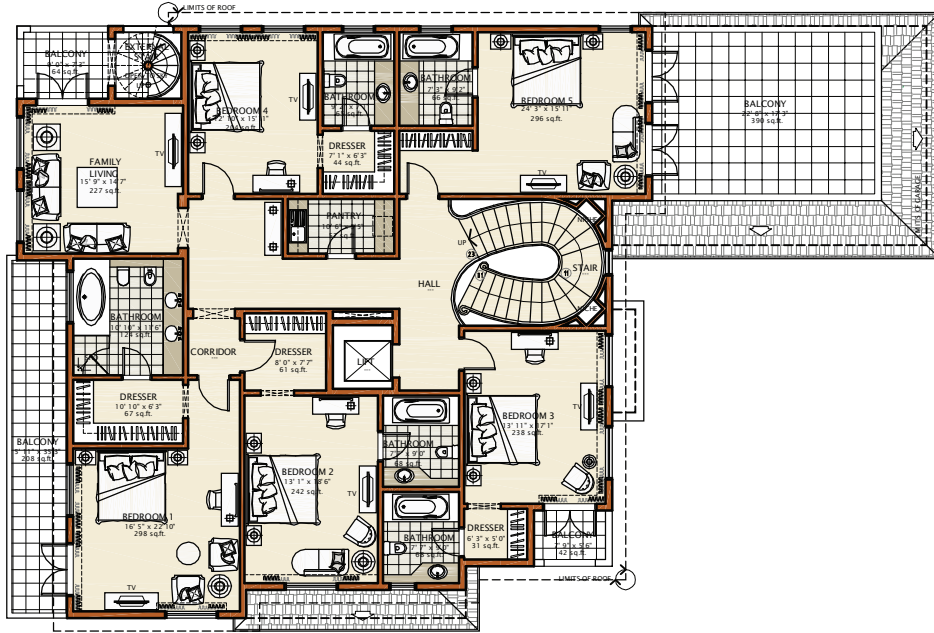

Villa 36

Plot Area – 9,874
Built up Area – 7,886
Bedrooms – 6
Style - Riviera

Ground Floor

First Floor

Roof Top