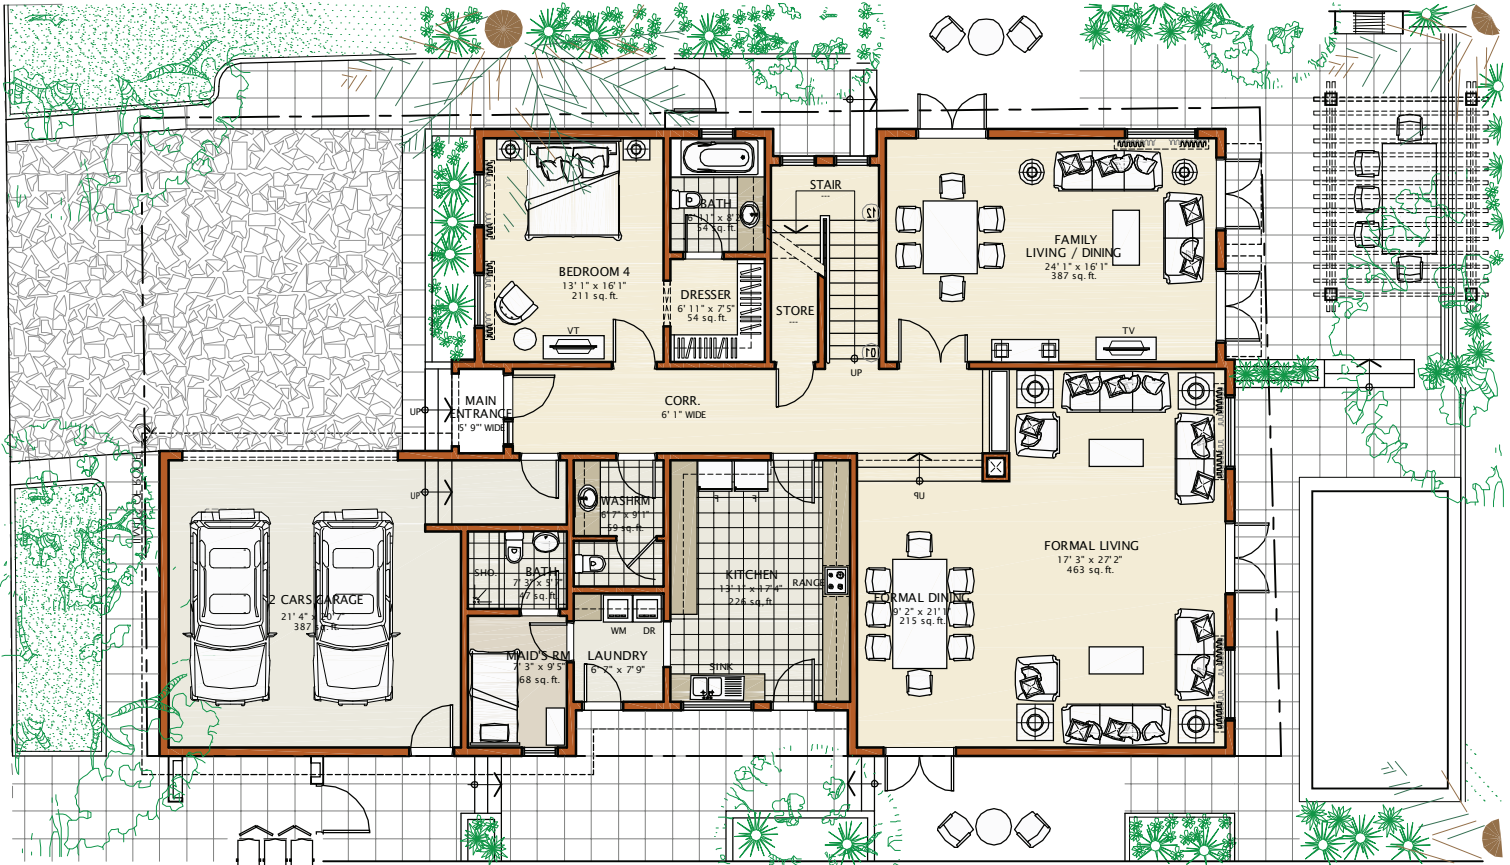

Villa 25

Plot Area – 7,266

Built up Area – 5,445

Bedrooms – 4

Style - Provençal

Ground Floor

First Floor