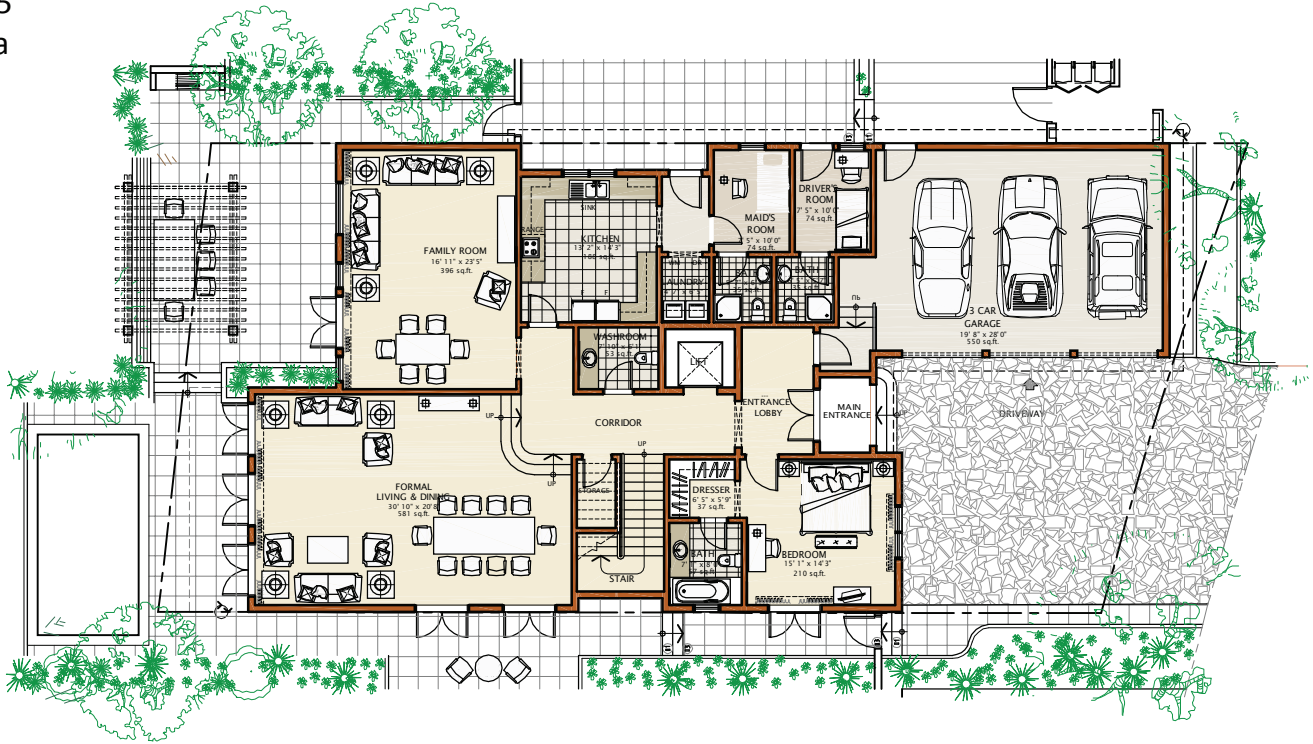

Villa 24

Plot Area – 7,883

Built up Area – 5,996

Bedrooms – 5

Style - Riviera

Ground Floor

First Floor

Roof Top