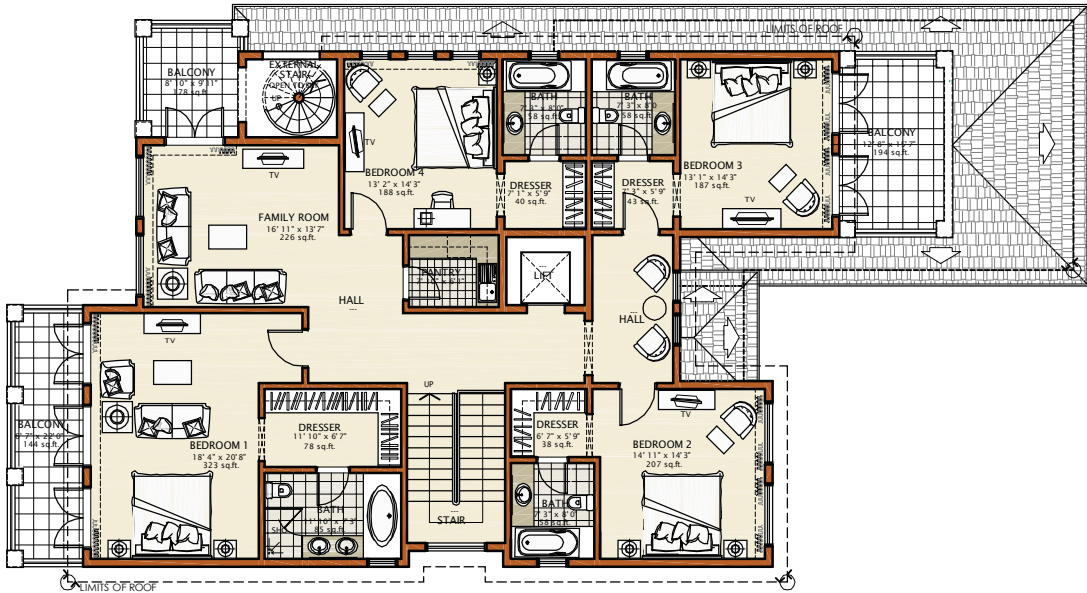

Villa 24

Plot Area – 7,883

Built up Area – 5,996

Bedrooms – 5

Style - Riviera

Ground Floor

First Floor

Roof Top