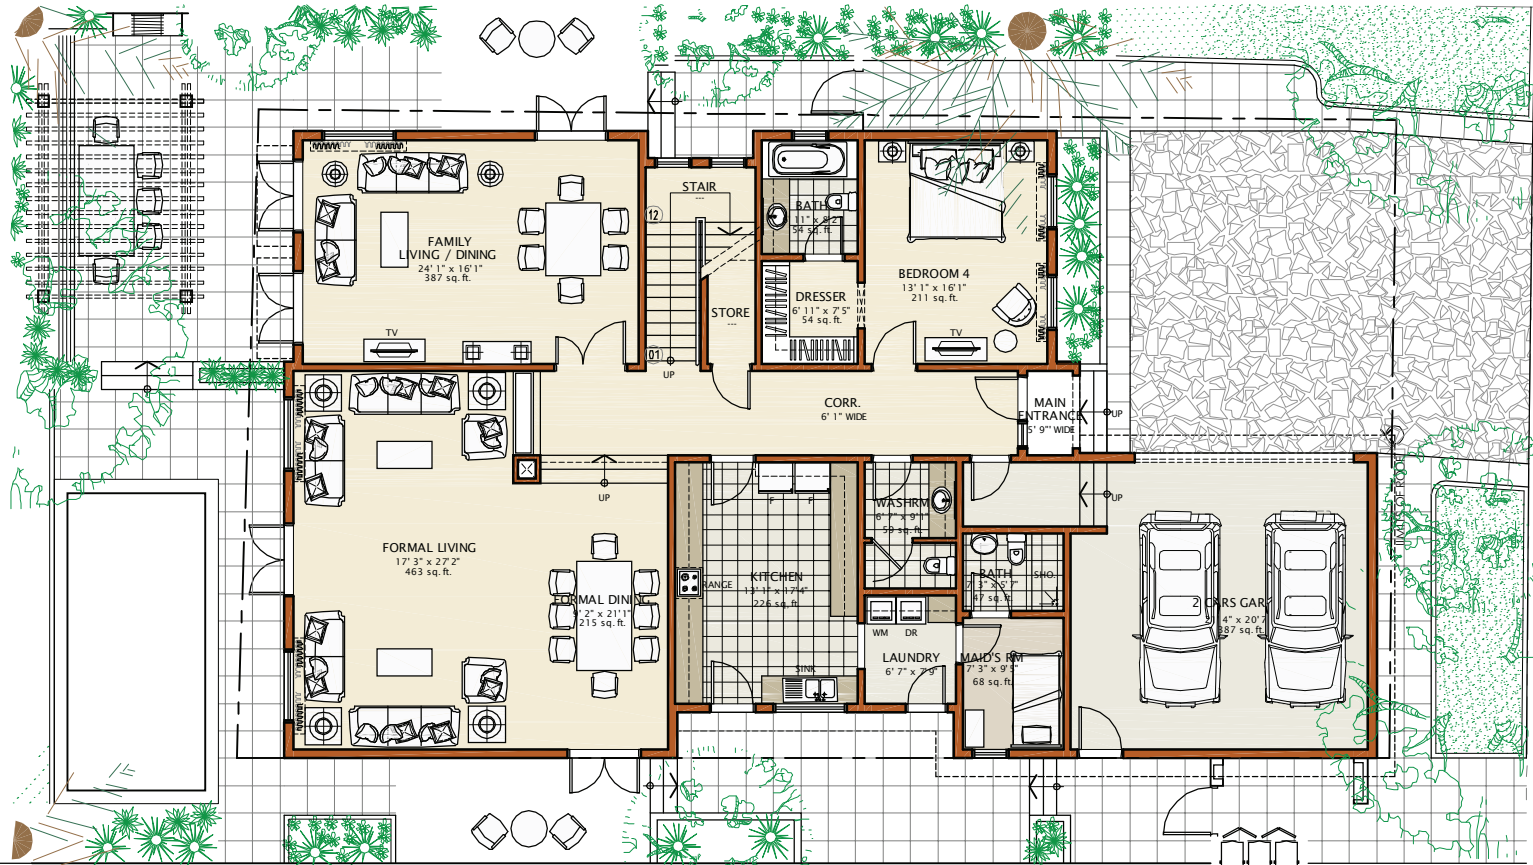

# Villa 2

Plot Area – 7,407

Built up Area – 5,458

Bedrooms – 4

bu + balcony area - 5,909

Style - Tuscan

## Ground Floor

## First Floor