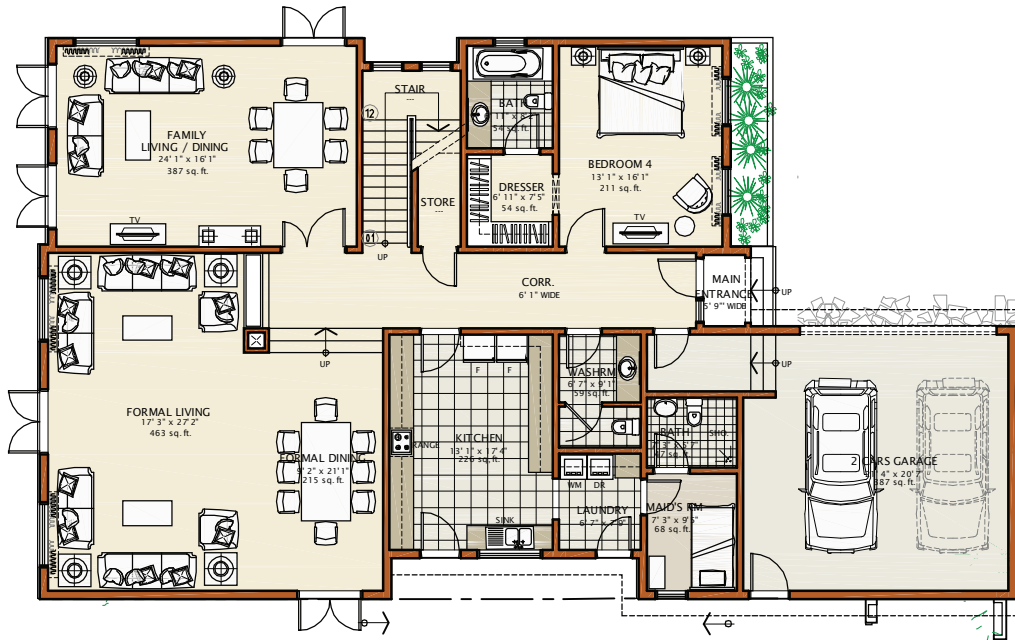

Villa 2

Plot Area – 7,407

Built up Area – 5,458

Bedrooms – 4

Style - Tuscan

Ground Floor

First Floor