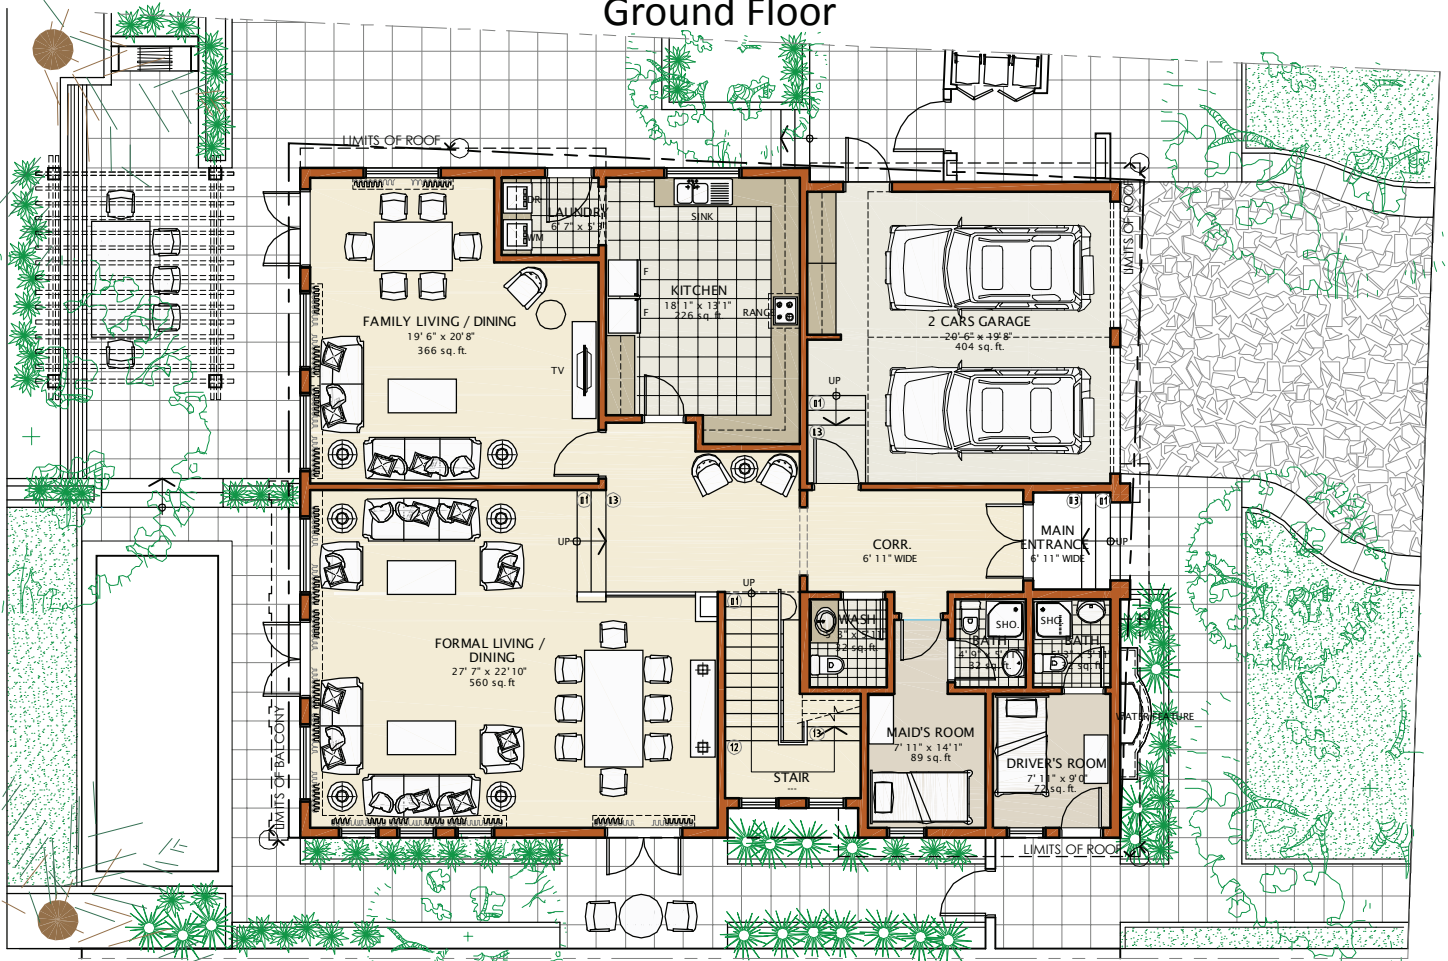

# Villa 16

Plot Area – 7,834

Built up Area – 4,510

Bedrooms – 4

Style - Hacienda

## Ground Floor

## First Floor