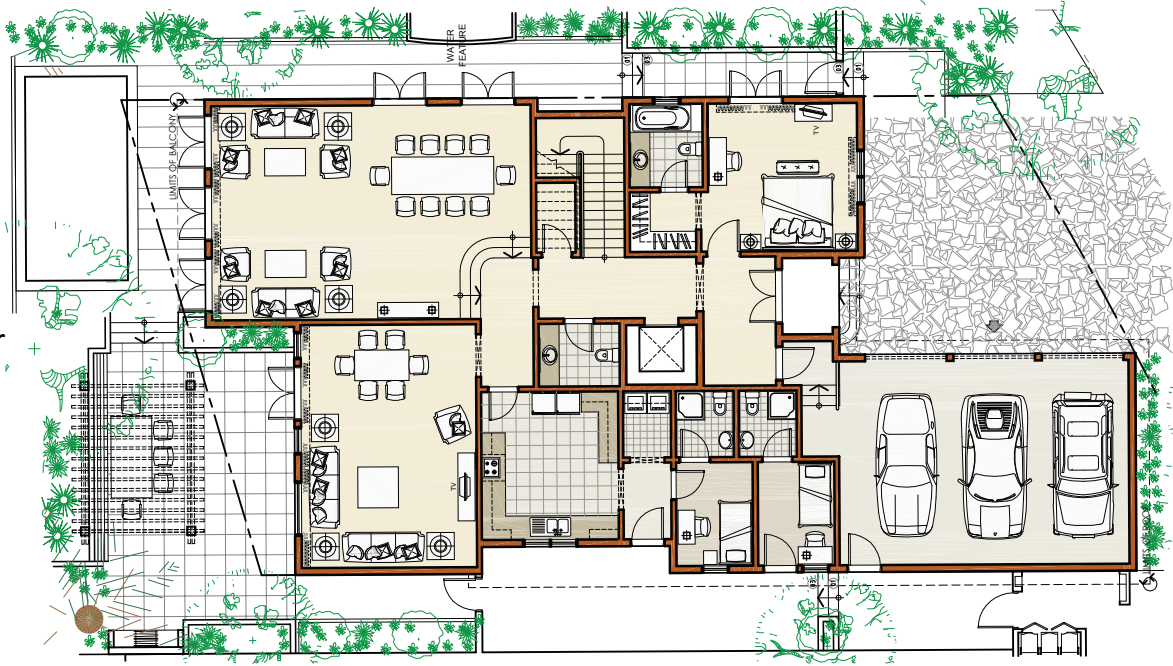

# Villa 15

Plot Area – 7,549

Built up Area – 6,041

Bedrooms – 5

Style - Provencal

Ground Floor

First Floor

Roof Top