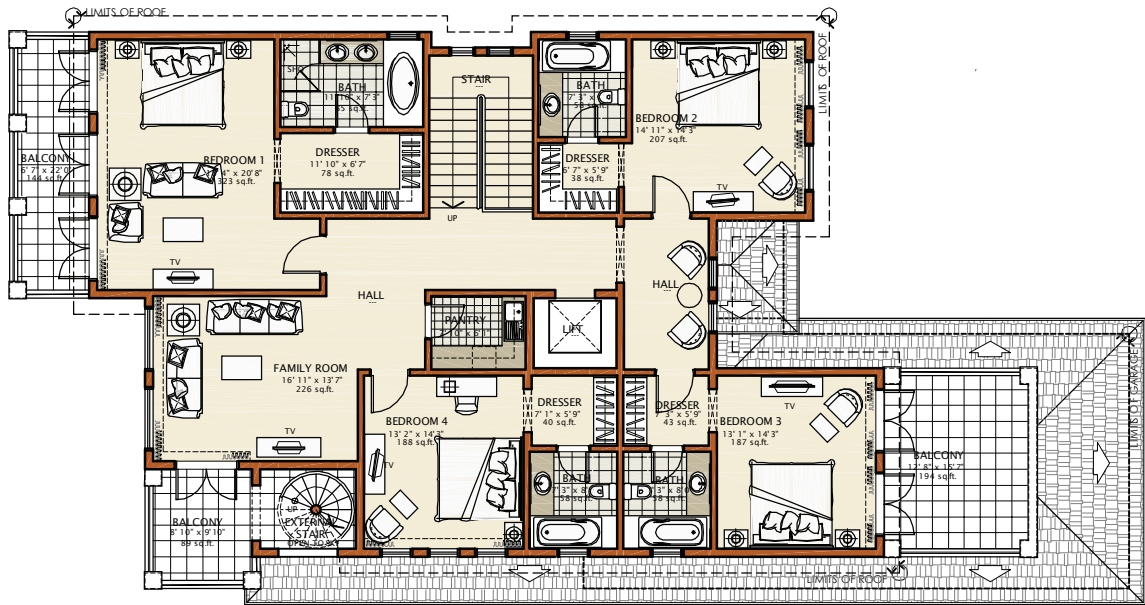

# Villa 15

Plot Area – 7,549

Built up Area – 6,041

Bedrooms – 5

Style - Provencal

Ground Floor

First Floor

Roof Top