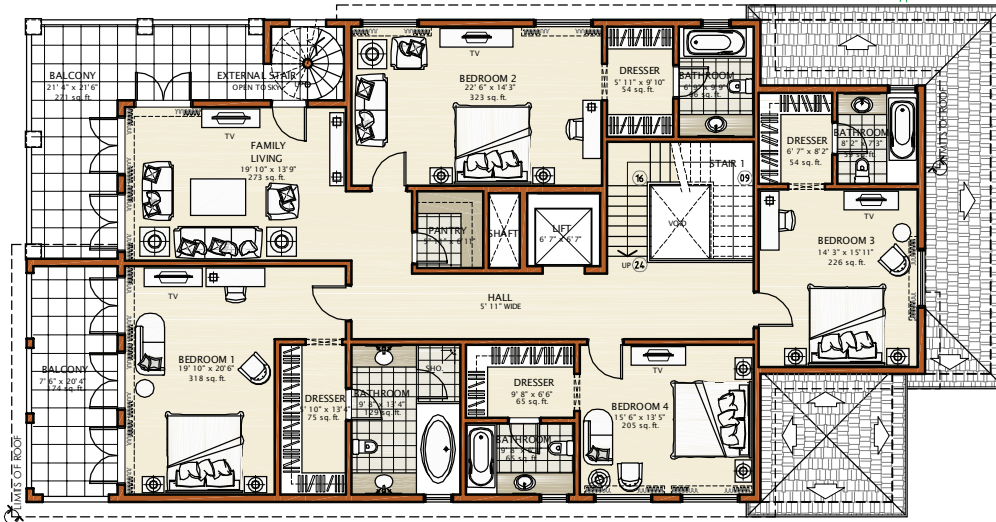

Villa 1

Plot Area – 9,730

Built up Area – 6,891

Bedrooms – 5

Style - Hacienda

Ground Floor

First Floor

Roof Top