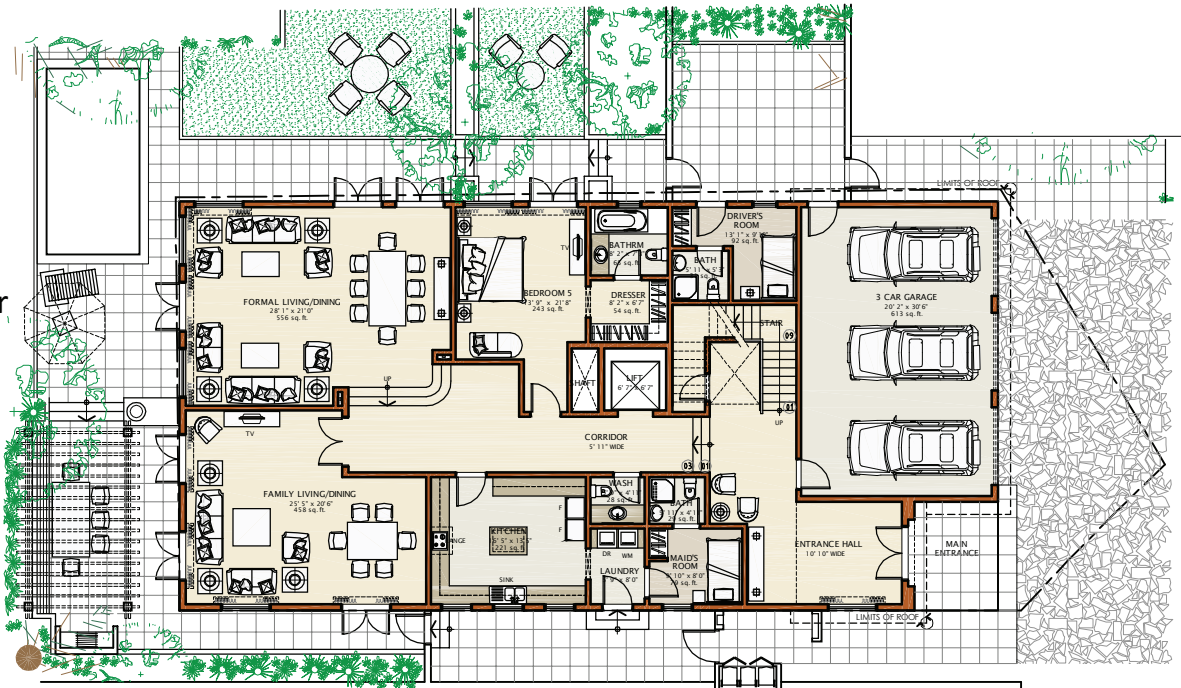

Villa 1

Plot Area – 9,730

Built up Area – 6,891

Bedrooms – 5

Style - Hacienda

Ground Floor

First Floor

Roof Top